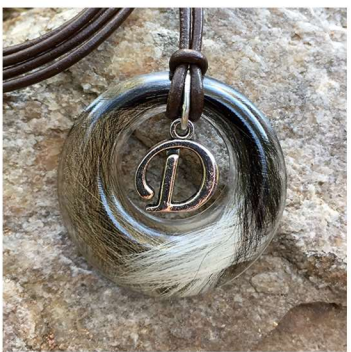

_____ Fur Heart Keychain- \$30
(Only available in 1" size)

_____ Fur Heart (only)- \$25

Spirit Heart Keepsakes - (see color options below)

A Spirit Heart is a resin cast that has been carefully infused with your pet's ashes and a color of your choice. Once cured, each Spirit Heart is hand sanded and polished to a shine. These can then be made into a pendant, a keychain, or left as is.

_____ Spirit Heart Pendant (large)- \$35
(Each includes 18" leather necklace with Tree of Life closure)

_____ Spirit Heart Pendant (small)- \$30
(Each includes 18" leather necklace with Tree of Life closure)

_____ Spirit Heart Keychain- \$30
(Only available in 1" size)

_____ Spirit Heart (only)- \$25

Fur Circllet and Spirit Circllet Keepsakes- (see color options below)

A Fur or Spirit Circllet is a resin cast that has been carefully infused with your pet's fur (Fur Circllet) or ashes and a color of your choosing (Spirit Circllet). Once cured, the Fur/Spirit Circllet is then hand sanded and polished to a shine. These are then fitted with an 18" leather necklace and a letter of your choosing. Perfect for adorning an urn or picture frame.